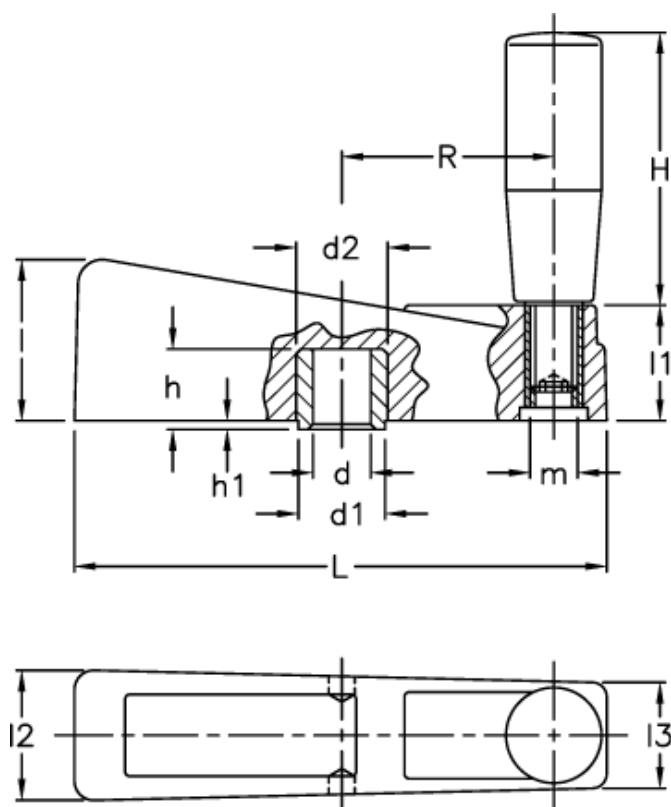

Article number: 2301038201
Description: E+G Crank handle
ME.95

Measures

d1 = 14	l1 = 22
d2 = 15	l2 = 26
d H7 = 10	l3 = 22
H = 50	m = M8
h = 19	R = 36
h1 = 1.5	
l = 29	
L = 94	